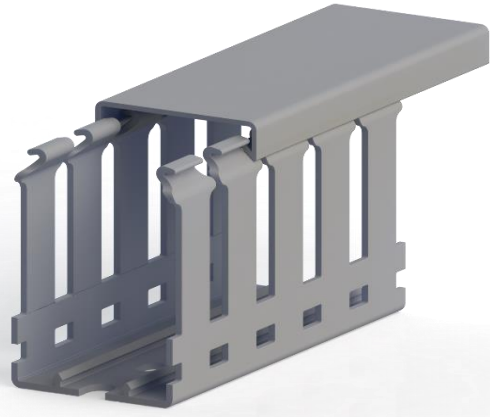

# Klemsan®

## KKD 4060 WS

Order		
RAL 7030 - Stone Grey	Wide Slot (8-12)	555 4060WS

Dimensions	
Length	2.000,00 mm
Width	40,00 mm
Height w/o cover	56,50 mm
Height w/ cover	60,00 mm

Teknik Veriler			
Material	PVC	Package Qty.	18 pcs. x 2 mt.
Inflammability	UL 94 V0	Wire Fill Capacity	60%
Max. Service Temp.	60°C	Min. Service Temp.	-15°C